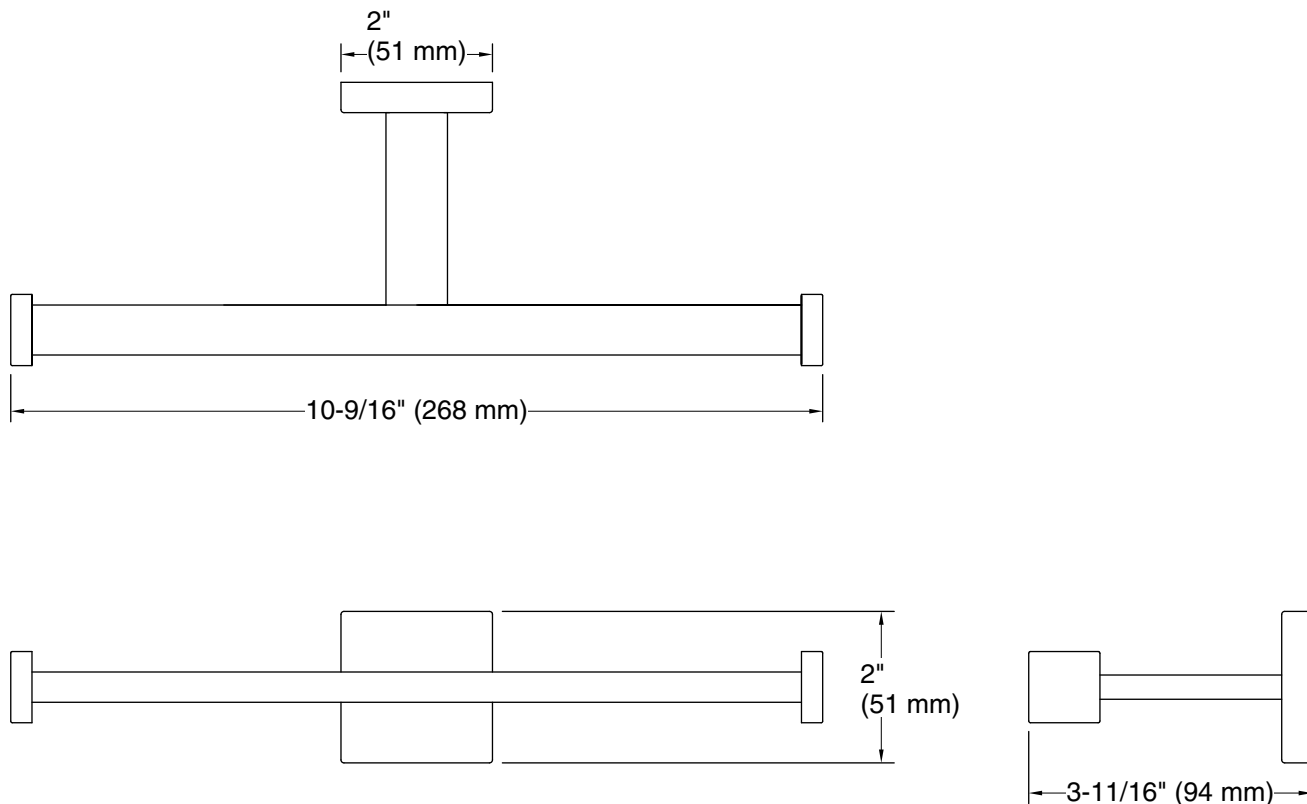

Technical Information

All product dimensions are nominal.

Material: Zinc, Stainless Steel

Notes

Install this product according to the installation instructions.

CAUTION: Risk of personal injury. Do not install these products in any area where they are likely to be used inadvertently as a grab bar or support bar. These products are not designed or intended for use as a grab bar or support bar.